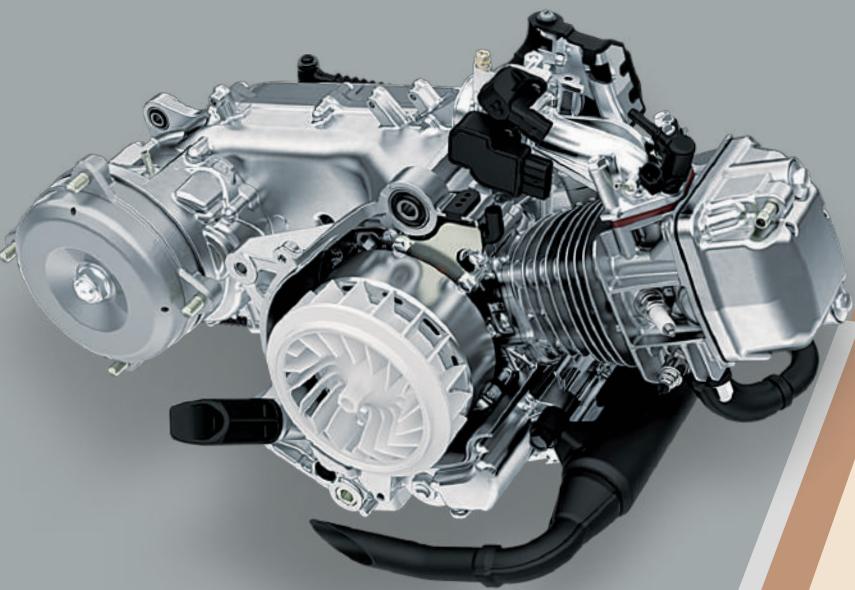

TFT SCREEN DISPLAY

The Activa's fully loaded meter features a superb display for great daytime and nighttime visibility, with its 10.67cm TFT display, which also provides multi-angle viewing and ensures high image quality. The screen also features three adjustable brightness levels.

Advanced Idling Stop System

Engine automatically comes to a stop when the Activa 125 is under 21kmph, saving extra fuel in heavy traffic.

Efficiency, Fine Tuned

The Activa features a TFT meter to monitor fuel consumption, efficiency, and remaining distance during your ride.

Live Mileage Indicator

It displays live fuel efficiency throughout the ride.

Average Mileage

It displays overall fuel consumption during the trip.

Range

It displays the distance you can travel with remaining fuel in the tank.

Eco-Indicator

Tracks real-time driving conditions to maintain fuel efficiency on a real-time basis.

PGM-FI FUEL INJECTION

Intelligent PGM-FI system for optimum air-fuel ratio that provides superior performance, fuel savings, and reliable starts in any weather and lowered emissions.